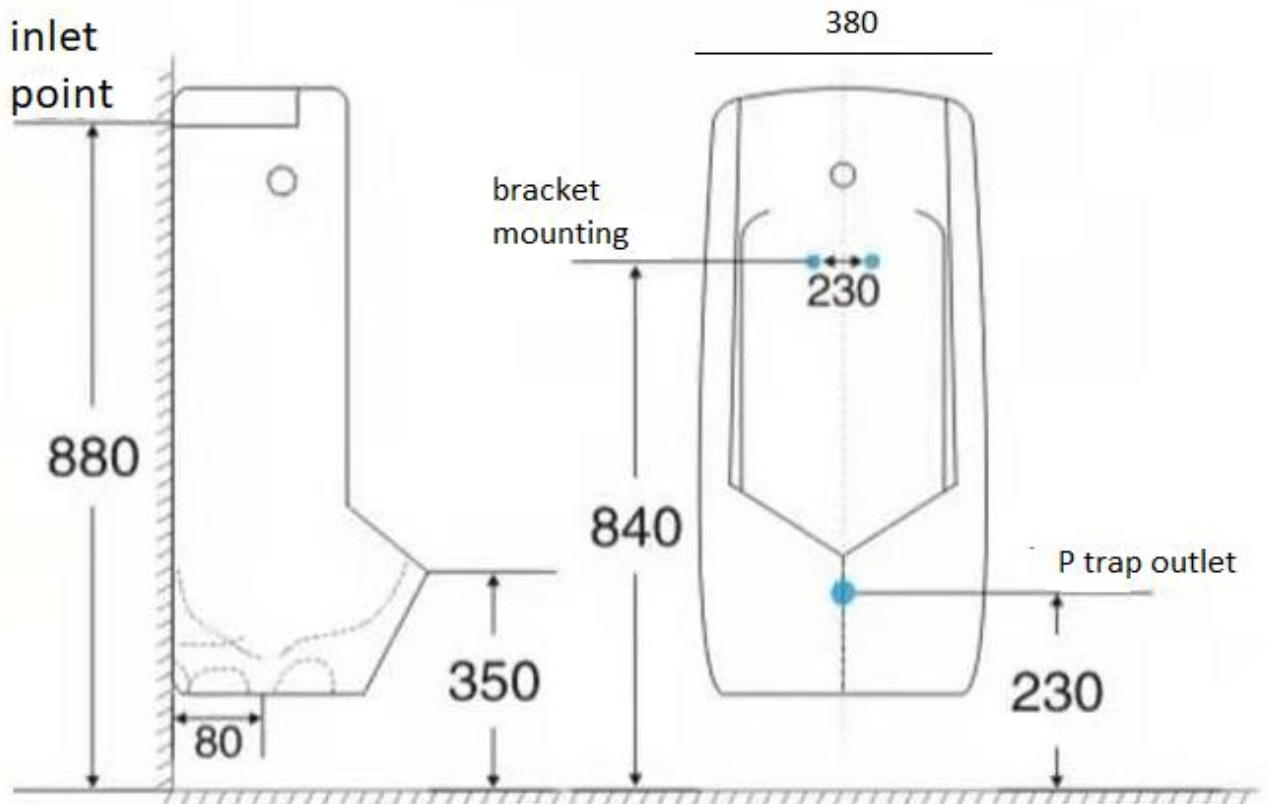

U-118-I Integrated urinal sensor flush valve (AC & DC)

Schmied

Dimension: L380 X W420 X H920mm

TECHNICAL SPECIFICATIONS

Unit in millimetres.