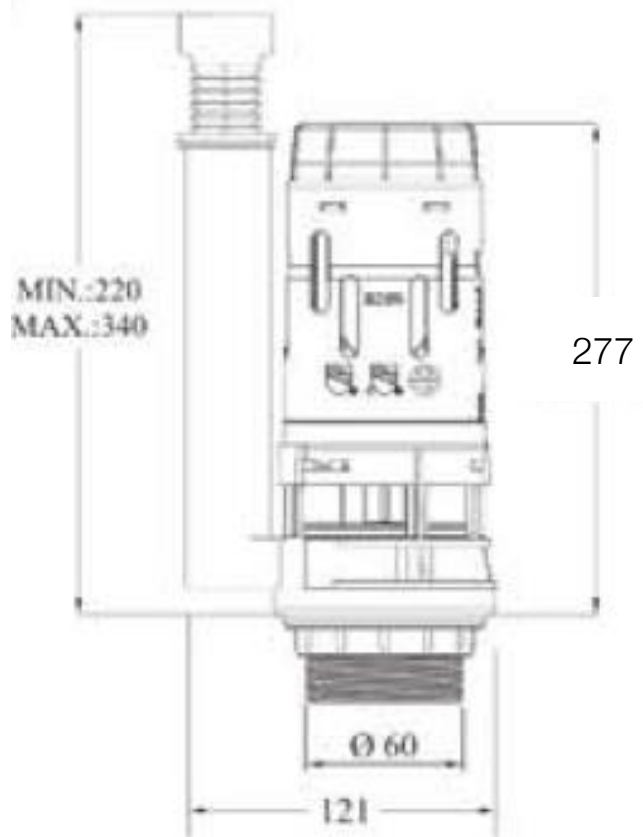

## PRODUCT SPECIFICATIONS

Dual Flush Valve

2 Inch Outlet For 2pc WC

Complete With Dual Flush Push Button

Installation Height: 277mm

Button ZHC224

Button Diameter: 38mm

## TECHNICAL SPECIFICATIONS

*Unit in millimetres.*