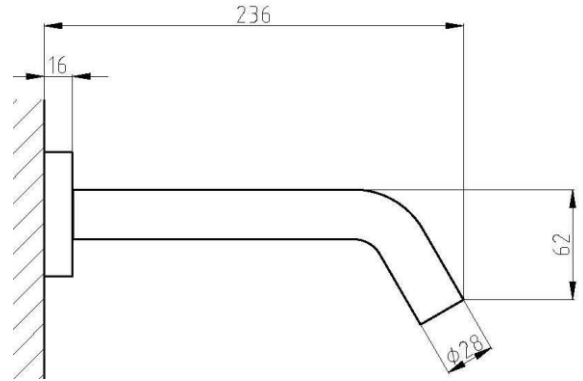

PRODUCT SPECIFICATIONS

Schmied Wall Mounted Sensor Faucet
Dimension: 236mm Spout length

- The presence of the user's hands at the sensor activates the flow of water
- Clean Minimalist Hygienic Design
- Water Efficient
- Commercial Grade
- Low Maintenance

WATER EFFICIENCY**TECHNICAL SPECIFICATIONS**

Unit in millimetres.