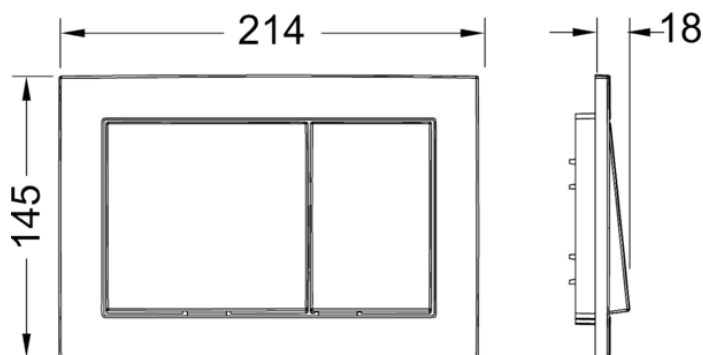

TECE close to you

9240700 White

9240702 Matt Chrome

Standard WC actuation with square design.

The push plate is suitable as an aesthetic solution in standard and commercial projects in particular. Ecologically and economically correct. TECEbase has dual-flush function for a water-saving additional flush.

The push plate is available in white in high-quality ASA material or in the matt chrome.

TECHNICAL SPECIFICATIONS

Unit in millimetres.