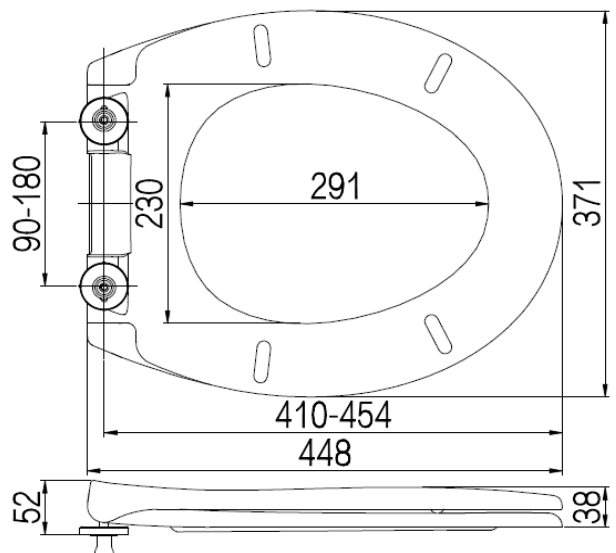

## PRODUCT SPECIFICATIONS

Top Mount Soft Close

Material: Urea Formaldehyde Plastic

Colour: White

Dimension: 448mm x 371mm x 52mm

## TECHNICAL SPECIFICATIONS

Unit in millimetres.