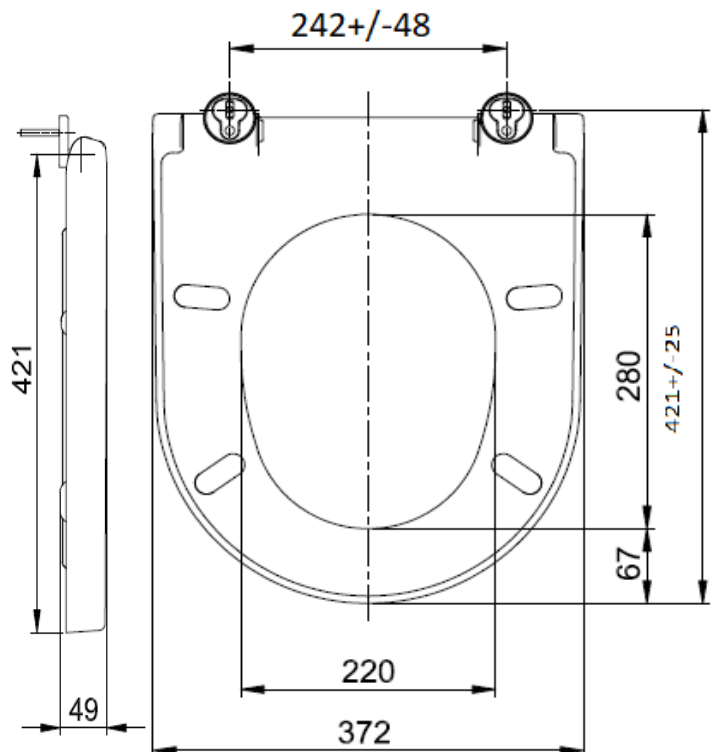

Colour: White

Dimension: 421mm x 372mm x 49mm

Suitable for Duravit Starck 3

TECHNICAL SPECIFICATIONS

Unit in millimetres.