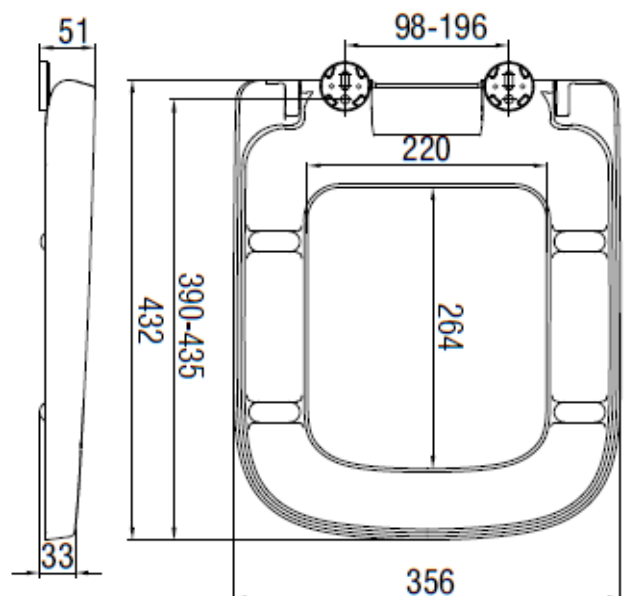

Schmied

- Sturdy plastic construction resists staining, chipping and fading
- Durable and anti-scratch
- Quiet –close lid prevent slamming
- Easy installation

PRODUCT SPECIFICATIONS

Top Mount Soft Close

Material: Urea Formaldehyde Plastic

Colour: White

Dimension: 432mm x 356mm x 51mm

TECHNICAL SPECIFICATIONS

Unit in millimetres.