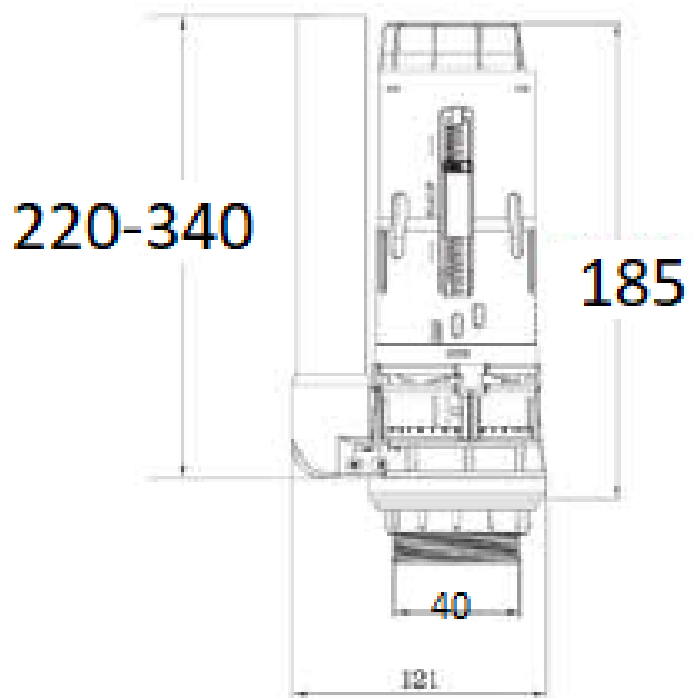

Schmied

PRODUCT SPECIFICATIONS

Complete With Push Button Used In
Top Or Side Push Button

For Close-coupled WC

Installation Height : 220-340mm

TECHNICAL SPECIFICATIONS

A2432650-1.5-2 Soft Touch
Cable Dual Flush Valve

ZHC230 Dual Flush Push Button

Unit in millimetres.