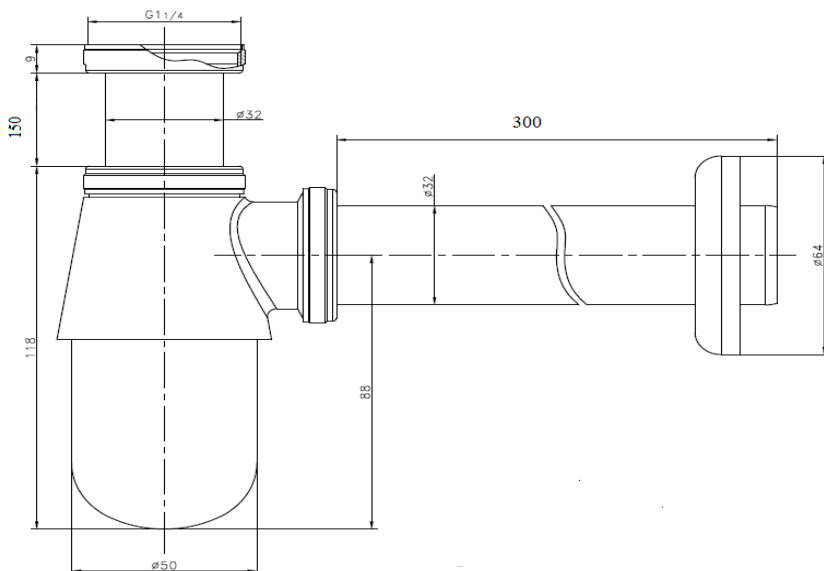

### PRODUCT SPECIFICATIONS

Material: Chrome Plated Brass

Installation: Wall Mount

Inlet pipe: 150mm Outlet pipe : 300mm

### TECHNICAL SPECIFICATIONS

Unit in millimetres.