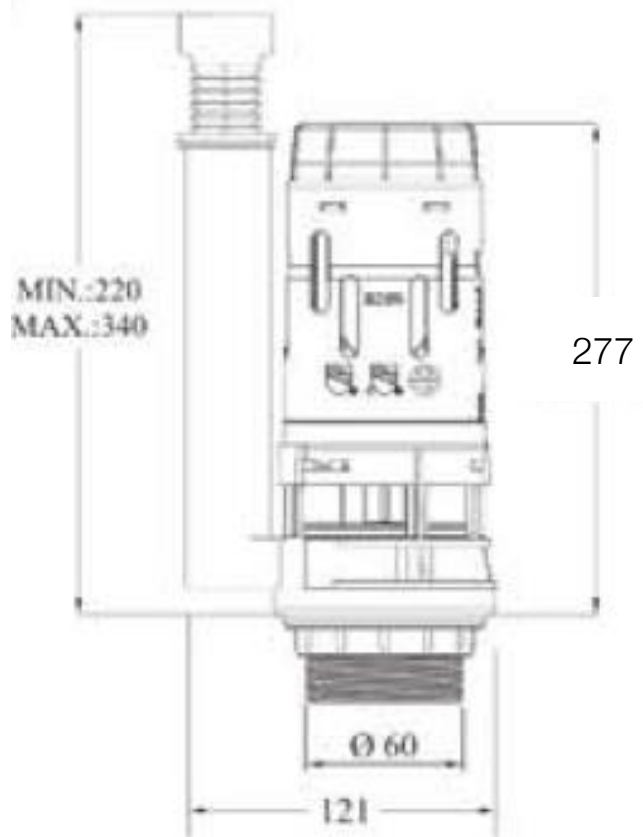

Schmied

A241265-2-1  
Dual Flush Valve

ZHC224 Dual Push Flush Button

## PRODUCT SPECIFICATIONS

Dual Flush Valve

2 Inch Outlet For 1pc WC

Complete With Dual Flush Push Button

Height: 277mm

Button ZHC224

Button Diameter: 38mm

## TECHNICAL SPECIFICATIONS

*Unit in millimetres.*