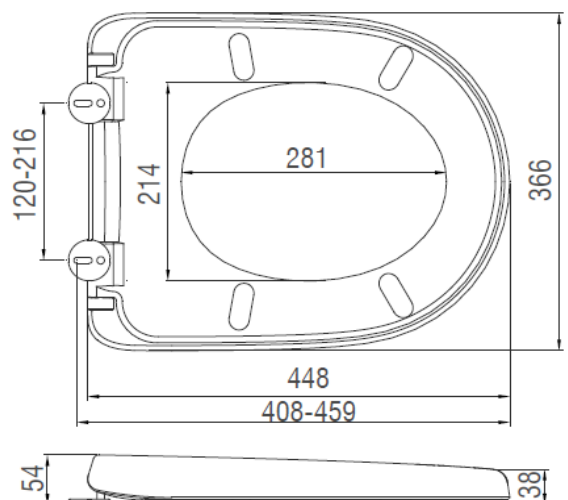

Colour: White

Dimension: 459mm x 366mm x 54mm

TECHNICAL SPECIFICATIONS

Unit in millimetres.