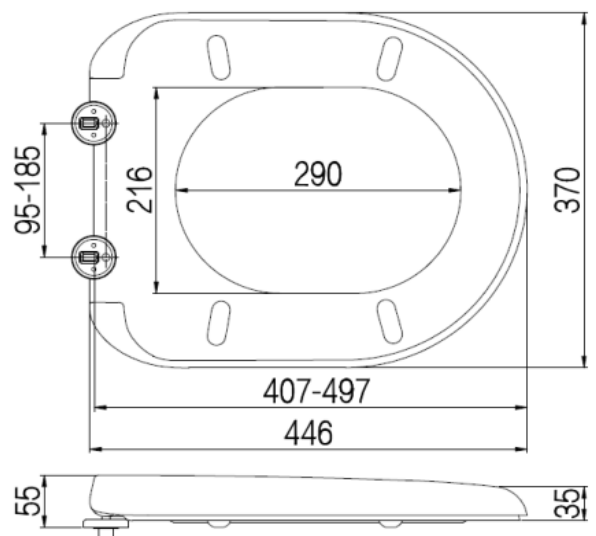

Colour: White

Dimension: 446mm x 370mm x 55mm

TECHNICAL SPECIFICATIONS

Unit in millimetres.