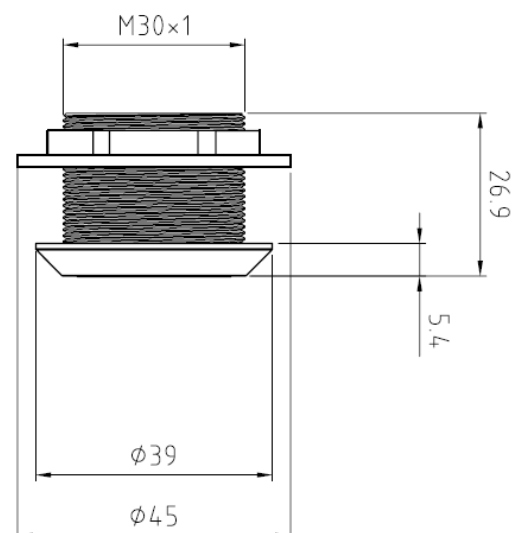

*Schmied*

- The presence of the user's hands at the sensor activates the flow of water
- Clean Minimalist Hygienic Design
- Water Efficient
- Commercial Grade
- Low Maintenance
- Unique Design

## PRODUCT SPECIFICATIONS

Integrated Urinal Sensor (AC & DC) With Manual Override Button

Dimension: 45mm

Material: Stainless Steel 304 Face Plate

## TECHNICAL SPECIFICATIONS

*Unit in millimetres.*