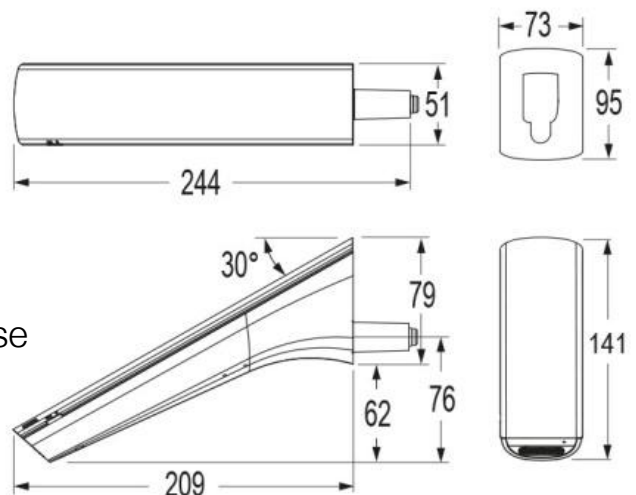

PRODUCT SPECIFICATIONS

Ultra wall-mounted faucet GW20, IR-sensor, no temp. mixing, solar, chrome

Dimension: 141mm

- operating pressure: 0,3 - 10 bar
- flow rate: approx. 5,7 l/min. (3 bar) controlled - optional 2 l/min (cost neutral)
- max. water temperature: 80° C
- aerator: aerator RC
- flexible hose: 35 cm
- connection thread: G 1/2"

filter: 0,5 mm mesh size

- sensor sensitivity: automatic self-adapting sensor technology
- follow-up time: 1 sec. pre-set (adjustable with touch 0 - 10 sec.)
- continuous water flow and hygienic rinse time: 2 min. pre-set (adjustable with touch 0,5 - 20 min.)
- temporary-off: 2 min. (fixed)
- engineering standards: DIN EN 200; CE

TECHNICAL SPECIFICATIONS

Unit in millimetres.