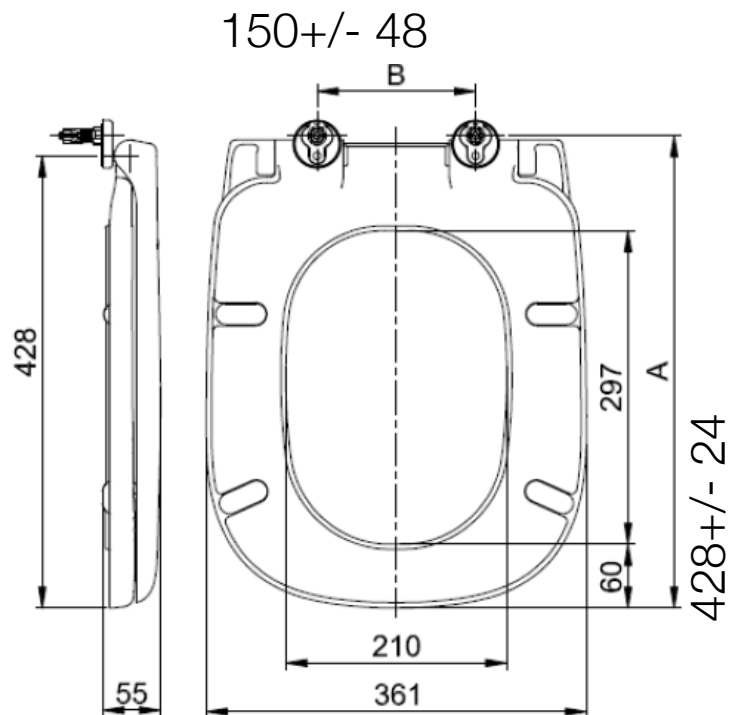

Colour: White

Dimension: 361 x 428 x 55mm

Suitable for Duravit D code

TECHNICAL SPECIFICATIONS

Unit in millimetres.