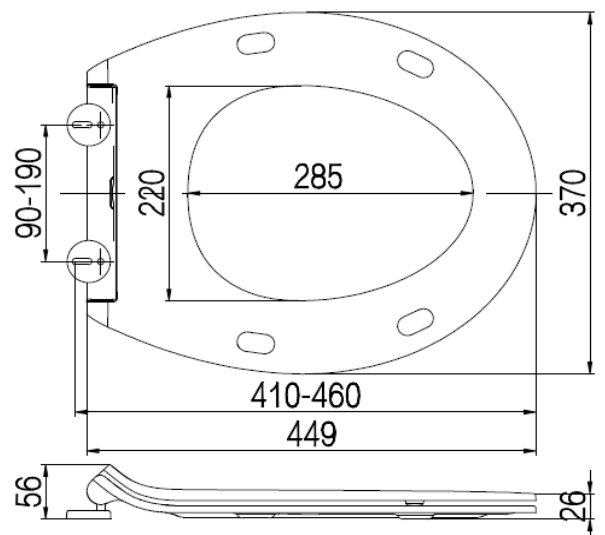

Schmied

- Quiet –close lid prevent slamming
- Designed to fit most elongated toilets
- Easy to clean
- Modern, slim & lightweight

PRODUCT SPECIFICATIONS

Top Mount Soft Close

Material: Urea Formaldehyde Plastic

Colour: White

Dimension: 449mm x 370mm x 56mm

TECHNICAL SPECIFICATIONS

Unit in millimetres.