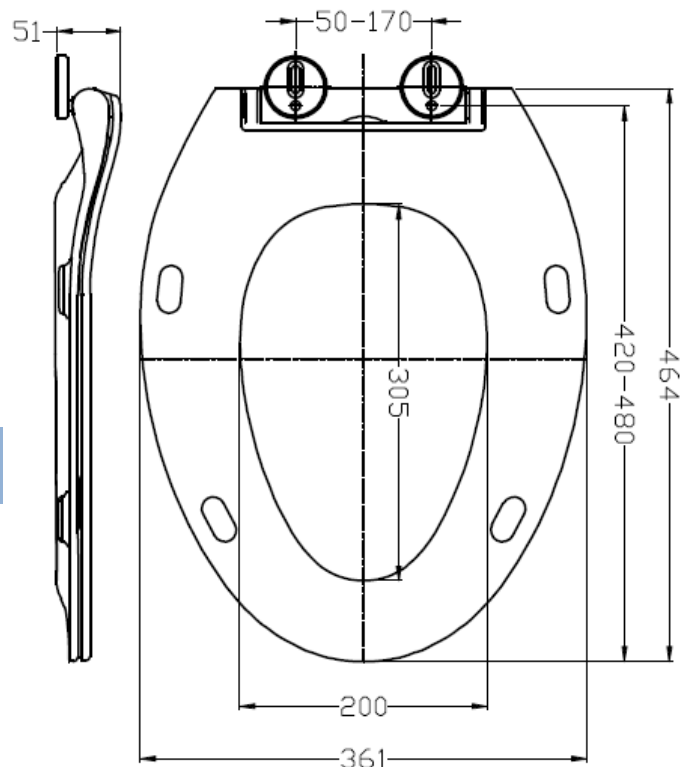

Schmied

- Sturdy construction resists staining, chipping and fading
- Durable and anti-scratch
- Quiet –close lid prevent slamming
- Easy installation
- Slim Elongated shape.

PRODUCT SPECIFICATIONS

Top Mount Soft Close

Material: Urea Formaldehyde Plastic

Colour: White

Dimension: 363 x 421 x 38.5mm

TECHNICAL SPECIFICATIONS

Unit in millimetres.