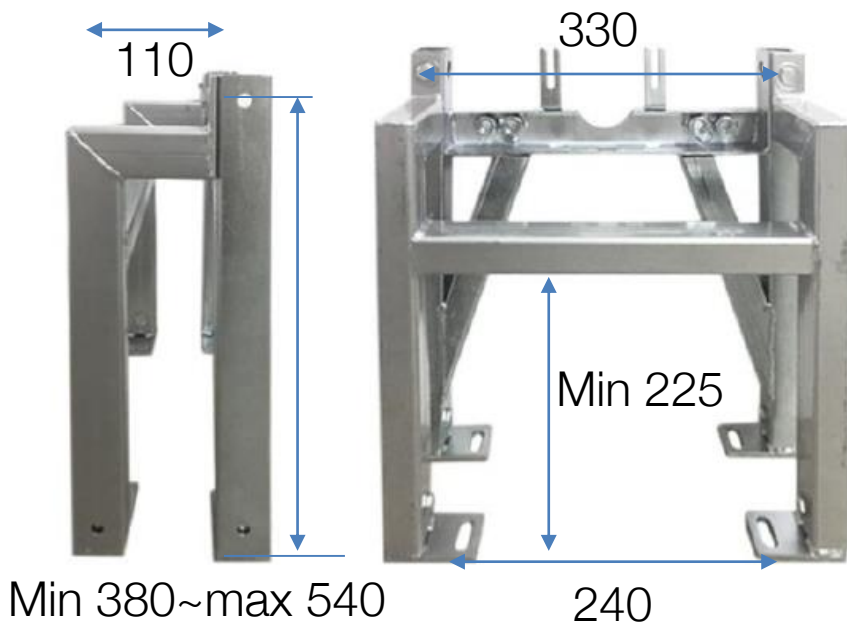

Schmied

PRODUCT SPECIFICATIONS

Material: Galvanise steel

Come with Only the back support

To be used with chair bracket when there is no supporting wall at the back

TECHNICAL SPECIFICATIONS

Unit in millimetres.