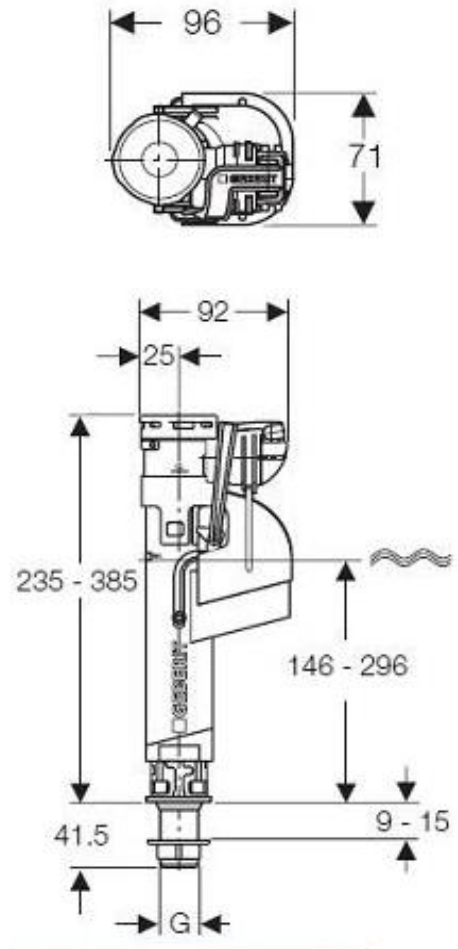

PRODUCT SPECIFICATIONS

Geberit Impuls 360 Bottom Filing with overflow tube

Geberit bottom Inlet G1/2 POM

TECHNICAL SPECIFICATIONS

Unit in millimetres.