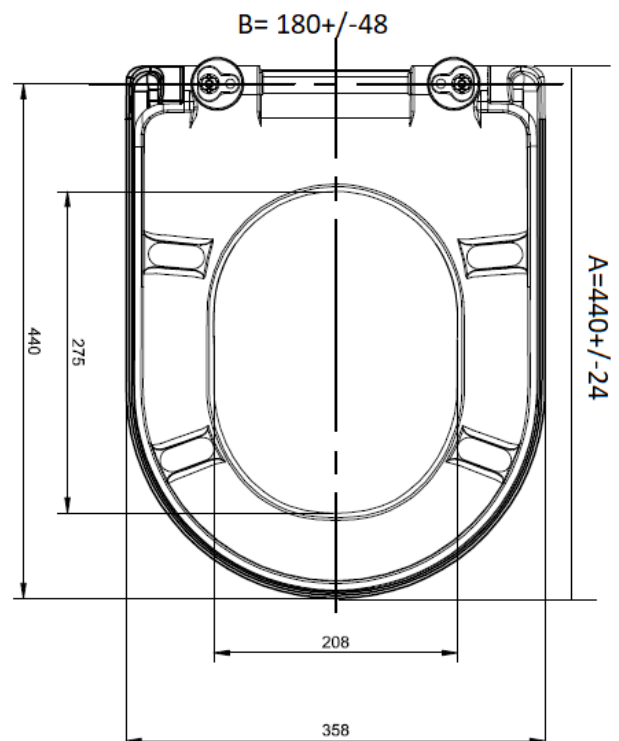

## PRODUCT SPECIFICATIONS

Quick Released Top Mount Soft Close

Material: Urea Formaldehyde Plastic

Colour: White

Dimension: 440 +/- 24 x 358 x 48

## TECHNICAL SPECIFICATIONS

Unit in millimetres.