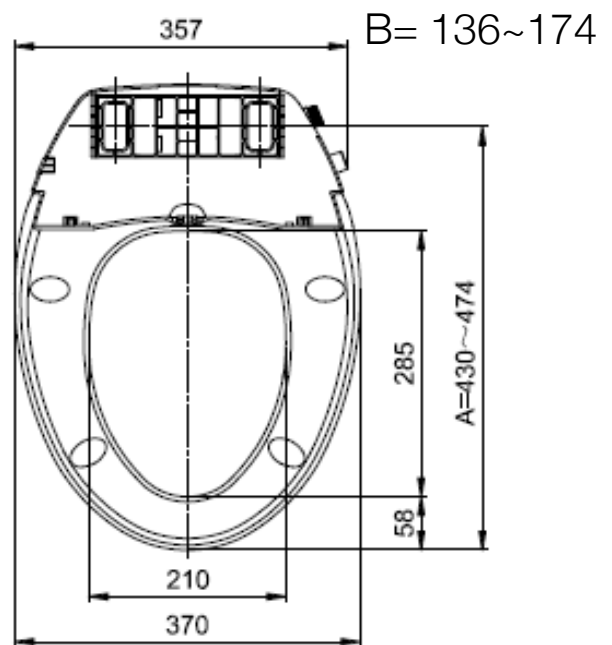

Schmied

- Resembles a normal toilet seat, but has powerful bidet cleansing functionality
- Requires no electricity
- Simple one lever control system
- Affordable bidet seat

PRODUCT SPECIFICATIONS

Material: Solid Polypropylene Plastic

Shape : V shape Elongated Shape

Dimension: 430-474mm x 370mm

TECHNICAL SPECIFICATIONS

Unit in millimetres.