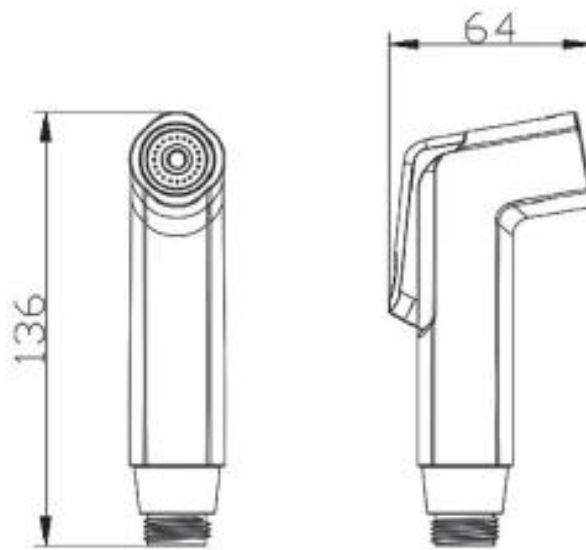

Schmied

PRODUCT SPECIFICATIONS

Material: ABS chrome

PVC silver hose 1.2m

TECHNICAL SPECIFICATIONS

Unit in millimetres.