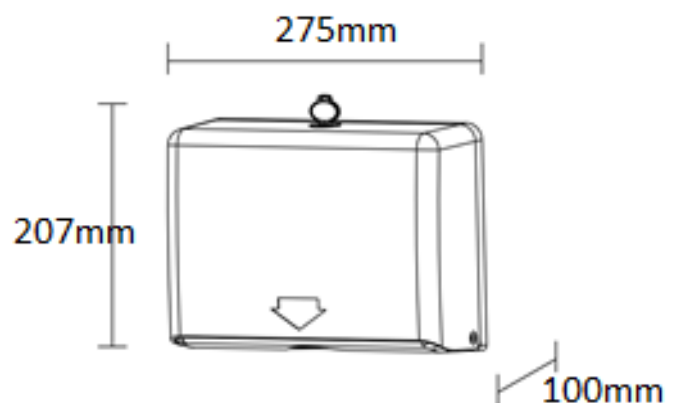

Schmied

- Lockable paper towel dispenser
- Compact , single sheets for controlled hygiene
- Level indicator windows
- Easy Installation

PRODUCT SPECIFICATIONS

Dimension: L275 x W100 x H207

Material: ABS Clarity Brown

TECHNICAL SPECIFICATIONS

Unit in millimetres.