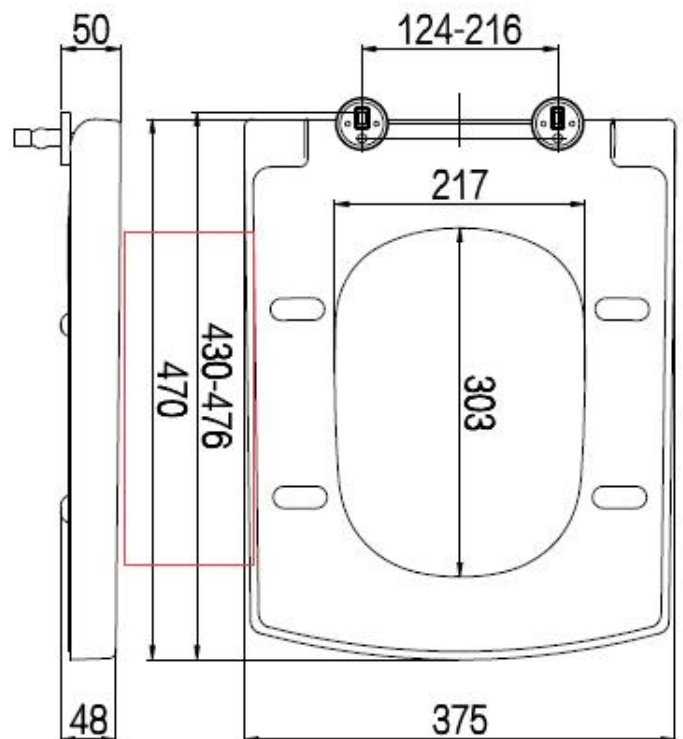

Schmied

- Quiet –close lid prevent slamming
- Design to fit square toilets
- Longer-lasting
- Easy to clean

PRODUCT SPECIFICATIONS

Top Mount Soft Close

Material: Urea Formaldehyde Plastic

Colour: White

Complete With Bolts K1

Dimension: 375 x 470 x48mm

Suitable for Kohler

TECHNICAL SPECIFICATIONS

Unit in millimetres.