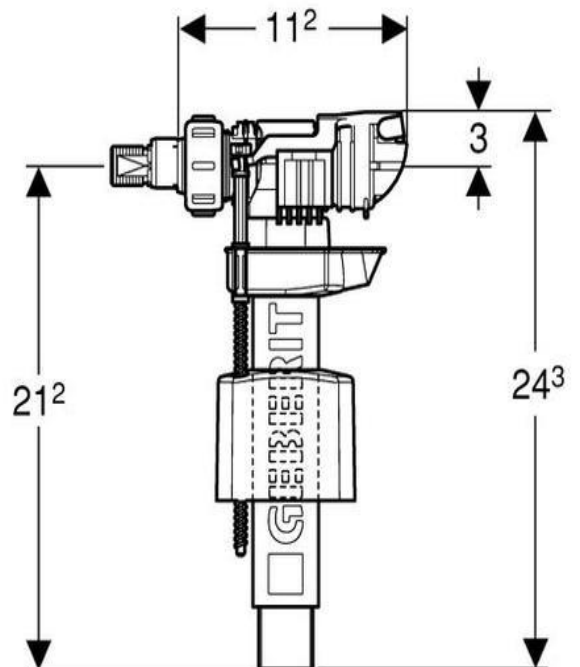

PRODUCT SPECIFICATIONS

Geberit Side Inlet

G1/2 POM or G3/8 Brass

TECHNICAL SPECIFICATIONS

Unit in millimetres.